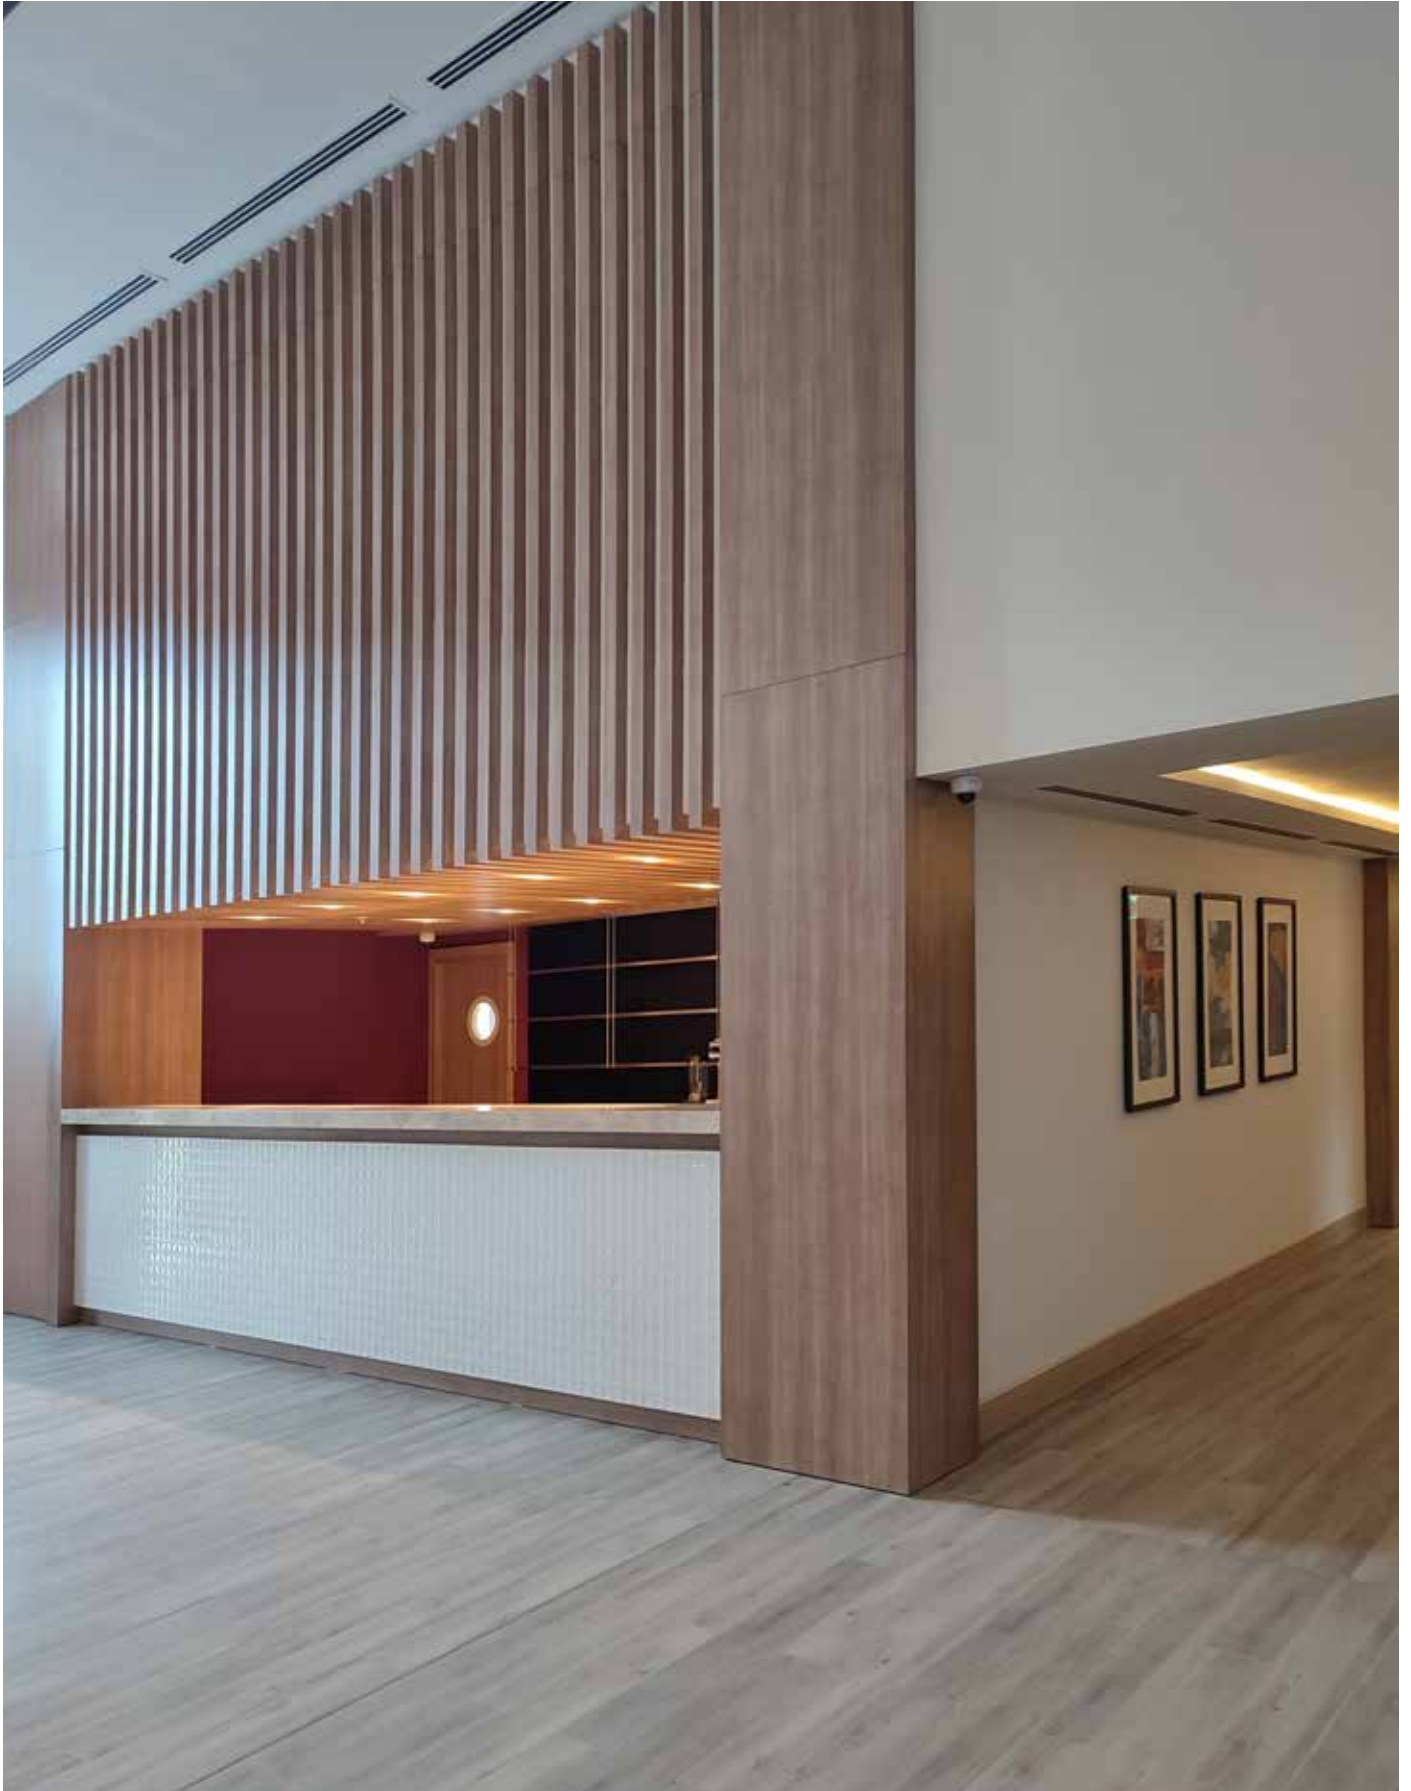

<b>PROJE ADI</b> PROJECT NAME	<b>WYNDHAM GARDEN</b> WYNDHAM GARDEN	
<b>KURUM</b> INSTITUTION	 <b>WYNDHAM GARDEN</b>	<b>PROJE YILI</b> PROJECT YEAR <b>2024</b>
<b>PROJE MEVKİİ</b> PROJECT LOCATION	<b>ZOMIN/UZBEKISTAN</b>	
<b>PROJEDE YER ALAN ÜRÜNLER</b> PRODUCTS FEATURED IN THE PROJECT	<p>Otelin oda, resepsiyon ve banyo mobilyaları <b>DOXA Proje Ekibi</b> tarafından özel olarak üretilmiştir.</p> <p>The hotel's rooms, bathrooms, and reception furnitures have been specially produced by the Doxa Project Design team.</p>	