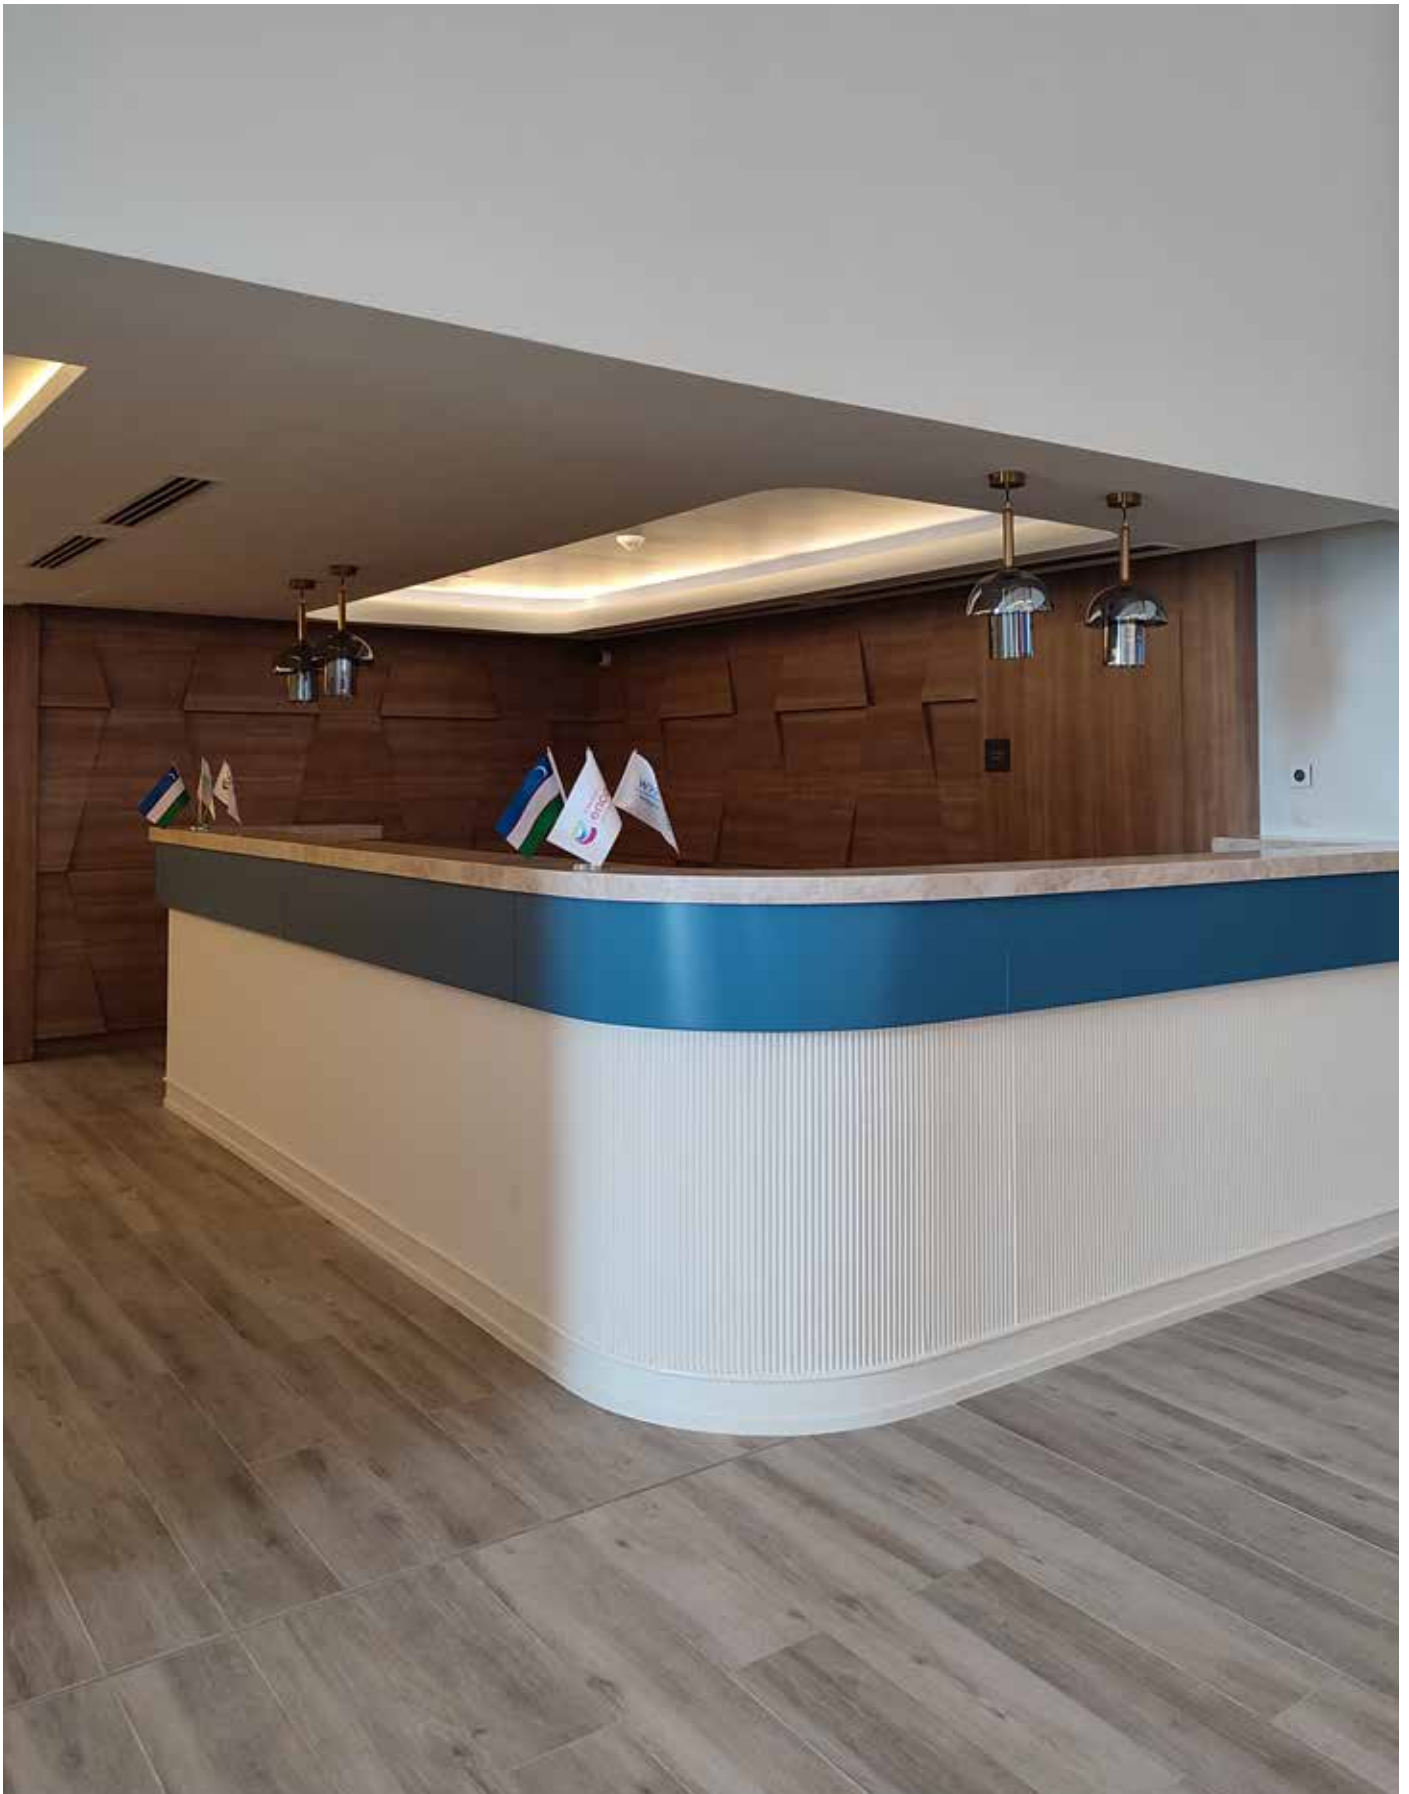

<b>PROJE ADI</b> PROJECT NAME	<b>WYNDHAM GARDEN</b> WYNDHAM GARDEN	
<b>KURUM</b> INSTITUTION	 <b>WYNDHAM GARDEN</b>	<b>PROJE YILI</b> PROJECT YEAR <b>2024</b>
<b>PROJE MEVKİİ</b> PROJECT LOCATION	<b>ZOMIN/UZBEKISTAN</b>	
<b>PROJEDE YER ALAN ÜRÜNLER</b> PRODUCTS FEATURED IN THE PROJECT	<p>Otelin oda, resepsiyon ve banyo mobilyaları <b>DOXA Proje Ekibi</b> tarafından özel olarak üretilmiştir.</p> <p>The hotel's rooms, bathrooms, and reception furnitures have been specially produced by the Doxa Project Design team.</p>	