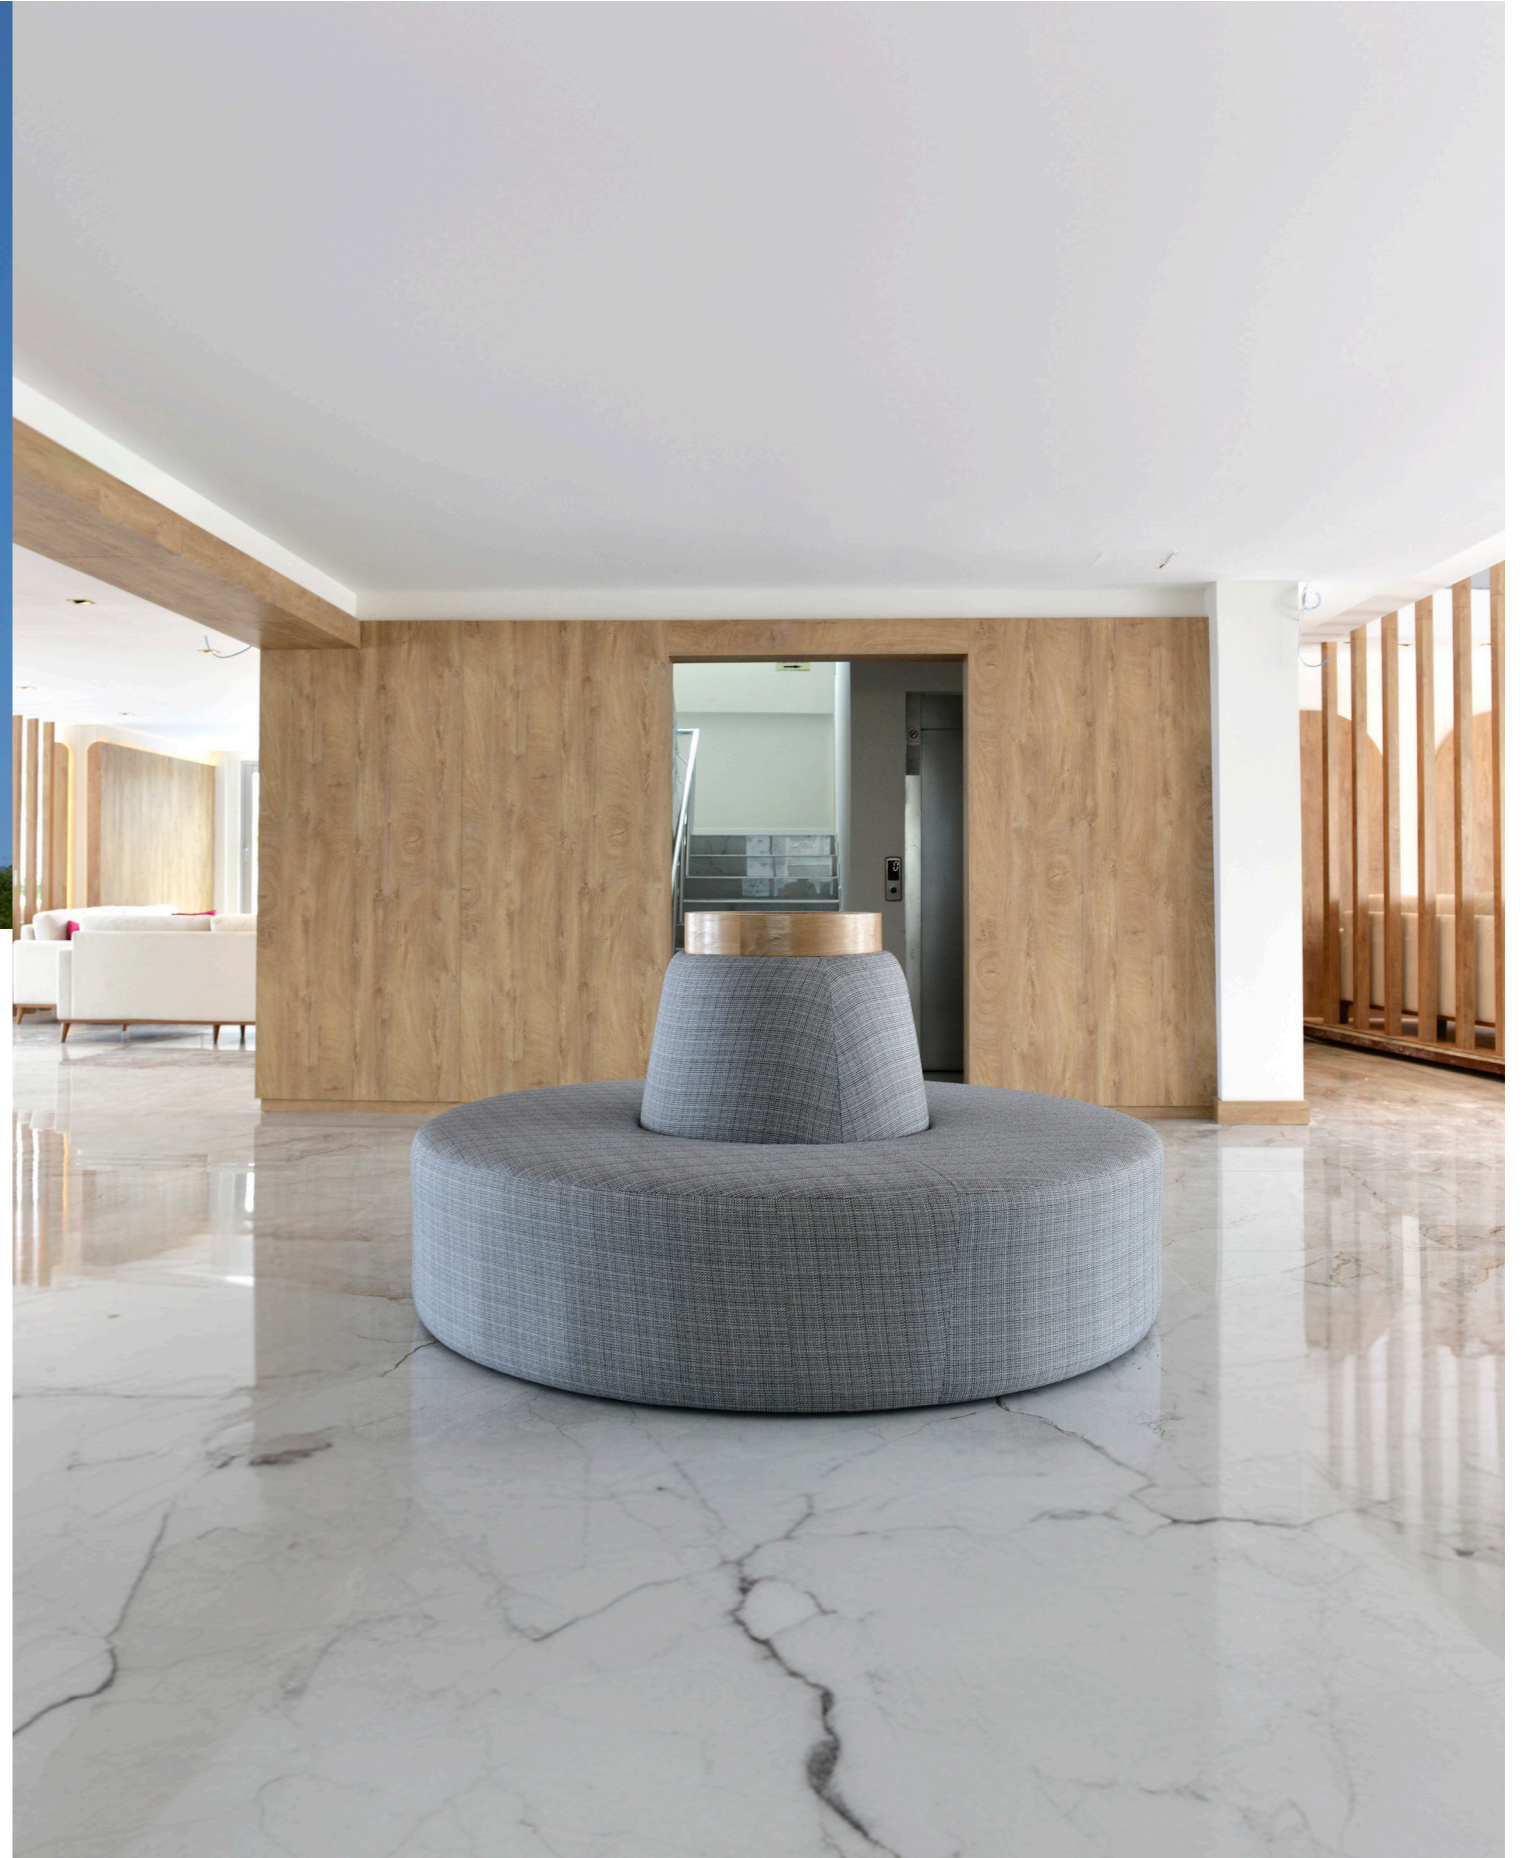

All clinic room furniture and patient room seating groups have been developed and manufactured specifically for the project by the DOXA Project Design Team.

PROJE ADI PROJECT NAME	CREAVİT AR-GE MERKEZİ CREAVİT R&D CENTRE	
KURUM INSTITUTION		PROJE YILI PROJECT YEAR 2024
PROJE MEVKİİ PROJECT LOCATION	GÖKÇEBEY/ZONGULDAK/TÜRKİYE	
PROJEDE YER ALAN ÜRÜNLER PRODUCTS FEATURED IN THE PROJECT	<p>Açık ofis yönetici ofisleri, laboratuvar masa ve dolapları, bekleme alanı, seminer odası grupları hem projeye özel tasarımlar hem de Doxa ürün gamından seçkilerle uygulanmış ve hayata geçirilmiştir.</p> <p>Open office areas, manager offices, laboratory desks and cabinets, waiting areas, and seminar room groups have been implemented and realized with both project-specific designs and selections from the Doxa product range.</p>	